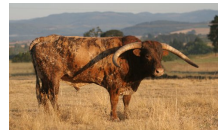

HORSESHOE J MAGIC

Date of Birth: 01/24/2013
Registration 1: CI287281*
Breeder: JIMMY JONES
Owner: Longhorn 615

Courtesy of Lick Creek Longhorns - Blundells

Magic is one of our favorites! She is easy on the eyes, an easy keeper, excellent mother and even better a PRODUCER! Her off-spring range from FCC Shockwave as a herd sire to futurity winners like Horseshoe J Golden Hair and Heartland. She simply outperforms herself time after time!

J.R. GRAND SLAM

TX W Lucky Lady

Brown Bomber 126

BL FINA JOYA

HUNTS DUPLICATE COPY

HUNTS RESPECTED JENNY

KING OF CLUBS

PISTOL PACKIN MAMA