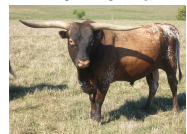

Cowboy Catchit Chex

HUBBELLS DAKOTA

JP RIO GRANDE

G&L WORKING WOMAN 3 CF
13

J.R. J-Man

HORSESHOE J SHOWCREEK

<http://www.hiredhandsoftware.com>